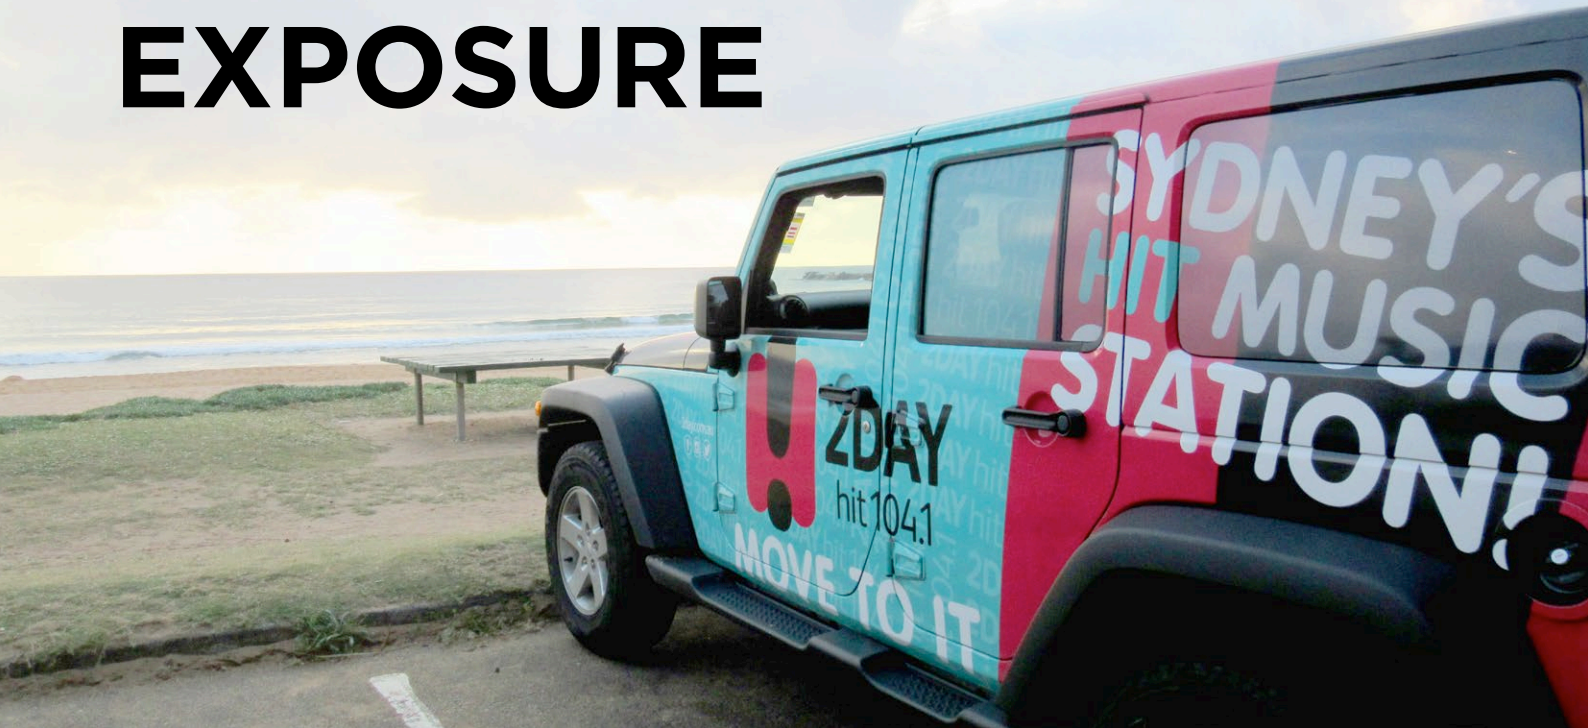

# GIVE YOUR BRAND **MAXIMUM** **EXPOSURE**

## **VEHICLE SIGNAGE** OFFERS THE BEST VALUE IN **OUTDOOR ADVERTISING**

With no ongoing costs, it helps build a strong corporate image and brand awareness in the areas you work in.

Whether it's a one off vehicle with simple graphics or an entire fleet of fully wrapped cars, vans or trucks, **Out There Media** has you covered.